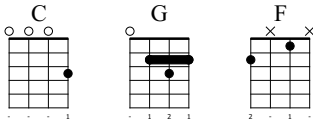

Stille Nacht

bearbeitet für Ukulele

C Tuning

♩ = 120

Ukul.

Musical notation for measures 16-18. Chords: C, G, G.

16 C G G

TAB: 0 | 5 5 | 8 5 2

Musical notation for measures 19-21. Chords: C, C, C.

19 C C C

TAB: 3 | 7 | 3 3 0

Musical notation for measures 22-24. Chords: G, C.

22 G C

TAB: 3 1 2 | 0 | (0)